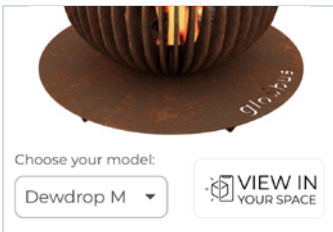

glowbus[®]
augmented reality

View the Glowbus® Dewdrop in your garden

Via our Augmented Reality application you can easily view the 3 sizes of the Glowbus® Dewdrop in your own garden in just a few clicks. You don't have to install an app, you just need your smartphone or tablet.

1

Scan the QR code with your smartphone and click on the link to open the Augmented Reality app in your smartphone browser.

2

Next, you will see the 3D model of the Dewdrop. Select the size you want to see in the bottom left corner (e.g. Dewdrop M), walk over to the place where you want to test out your virtual Dewdrop and then click on the 'View in your space' button.

3

As soon as the Augmented Reality viewer opens, you will see the Dewdrop in the size of your choice (M, L or XL) appear partially translucent on the screen. If you drag the Dewdrop to the desired place with one finger, it will appear in its actual size.

You can rotate the Dewdrop with two fingers. With one finger you can move it around to another place. Click on the 'x' button at the top left corner to return to the previous screen and check out a different size.